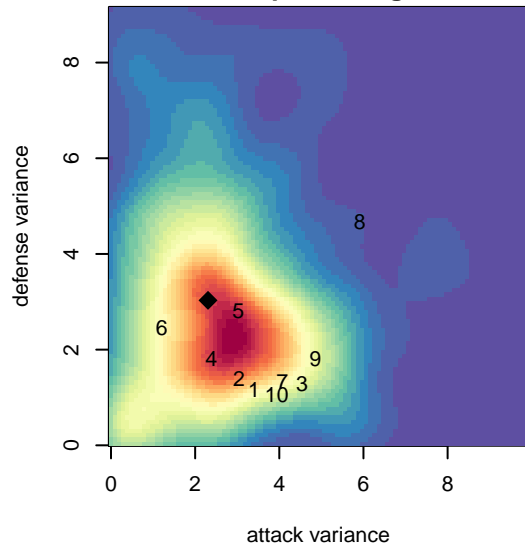

**attack and defense variance (black dot)
relative to other teams
and top 10 in region**