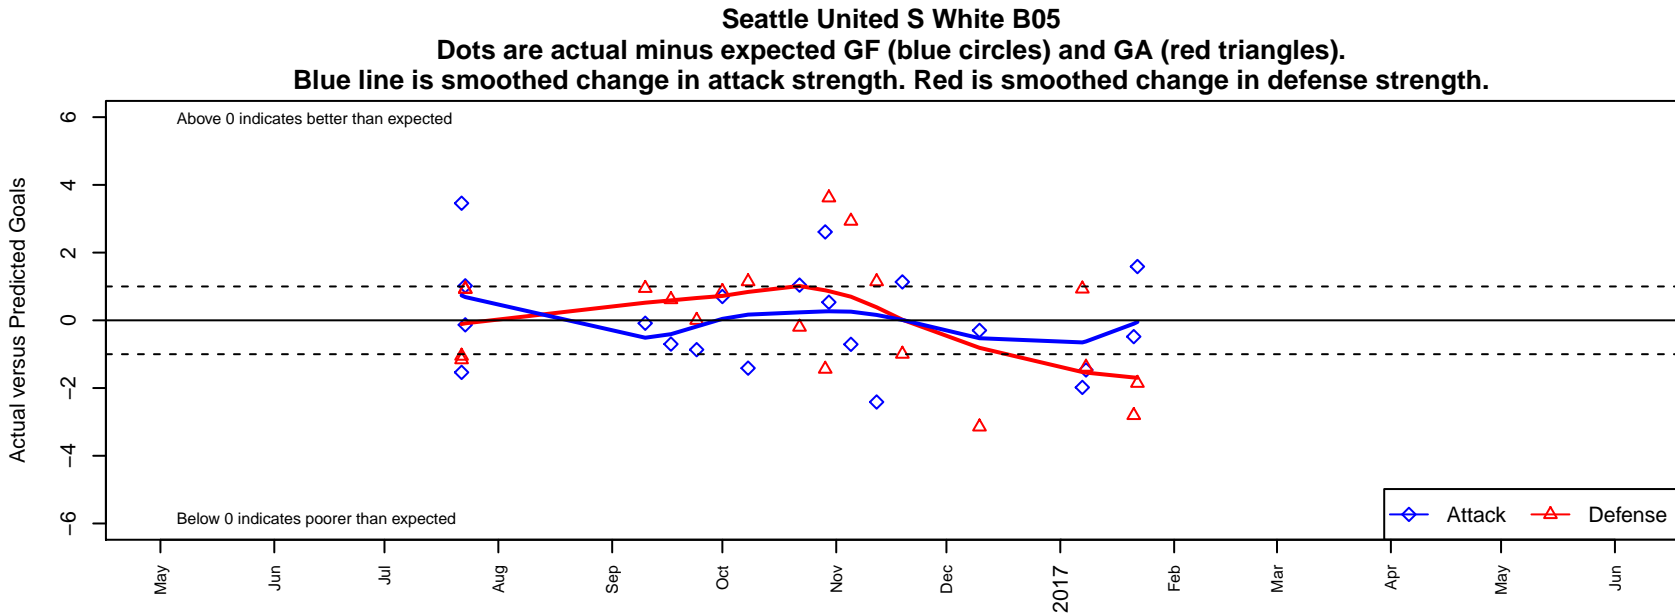

**attack and defense variance (black dot)
relative to other teams
and top 10 in region**

**attack and defense rating
relative to others at age
and all opponents in last 13 months**

Seattle United S White B05

Seattle United Regional
Seattle, WA
B05 total strength=384
attack=0.31 defense=0.18
fall league = NPSL Div 2 (05) U12
notes= Cadigan 2016

alt names used:
SU South B05 White
Seattle United South B05 White
Seattle United South B05 White

Venues played:
2016 Crossfire Select U12 Bronze
2016 NPSL Division 2 (05) U12
2016 Founders Cup B05 Div A