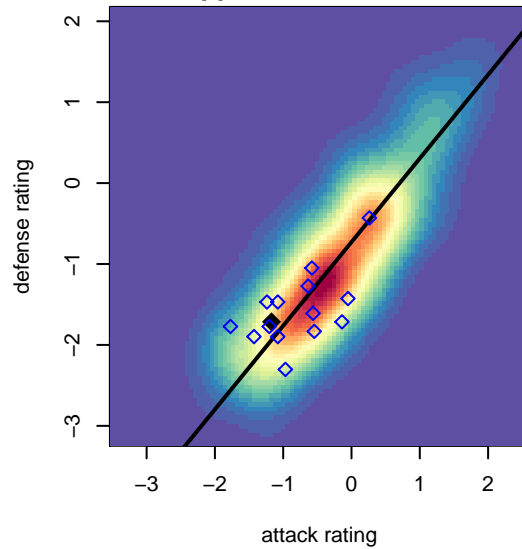

**attack and defense rating
relative to others at age
and all opponents in last 13 months**