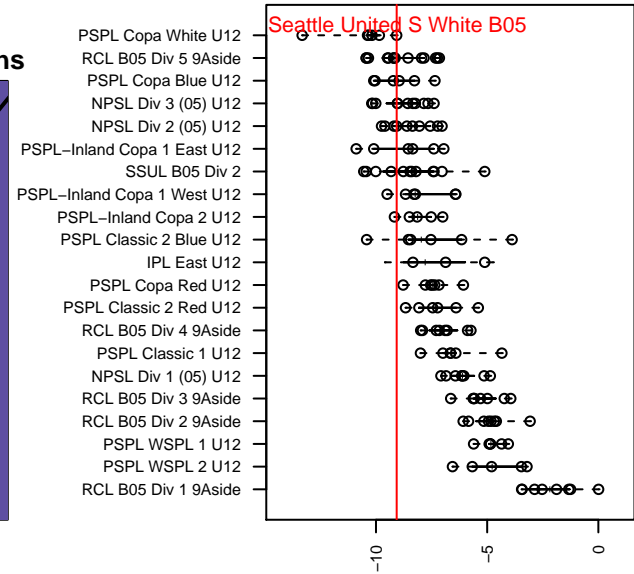

**attack and defense rating
relative to others at age
and all opponents in last 13 months**